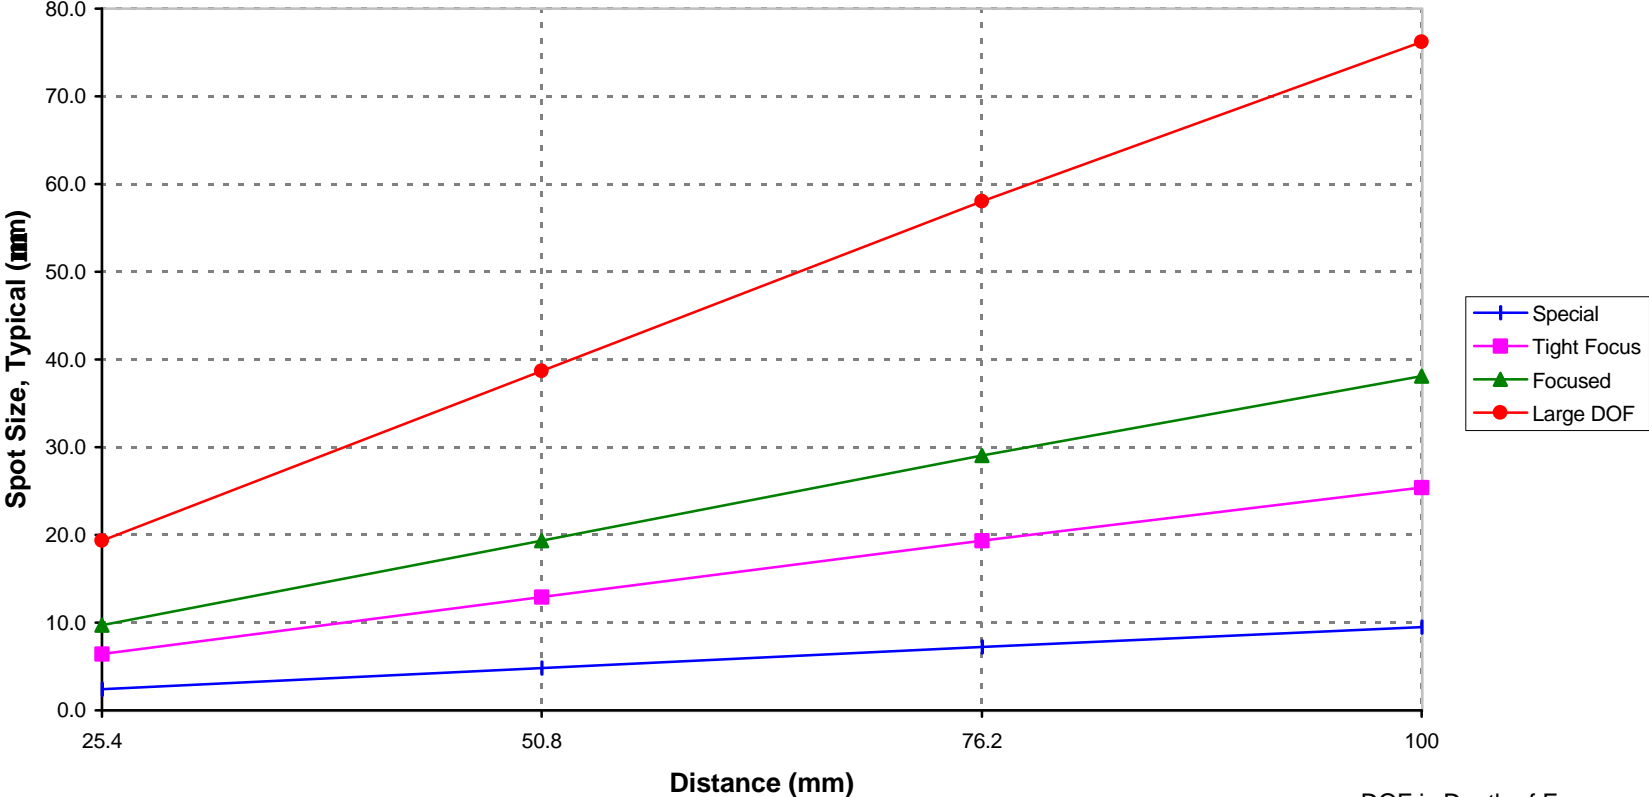

# Lepton II or IV Series 635nm

DOF is Depth of Focus