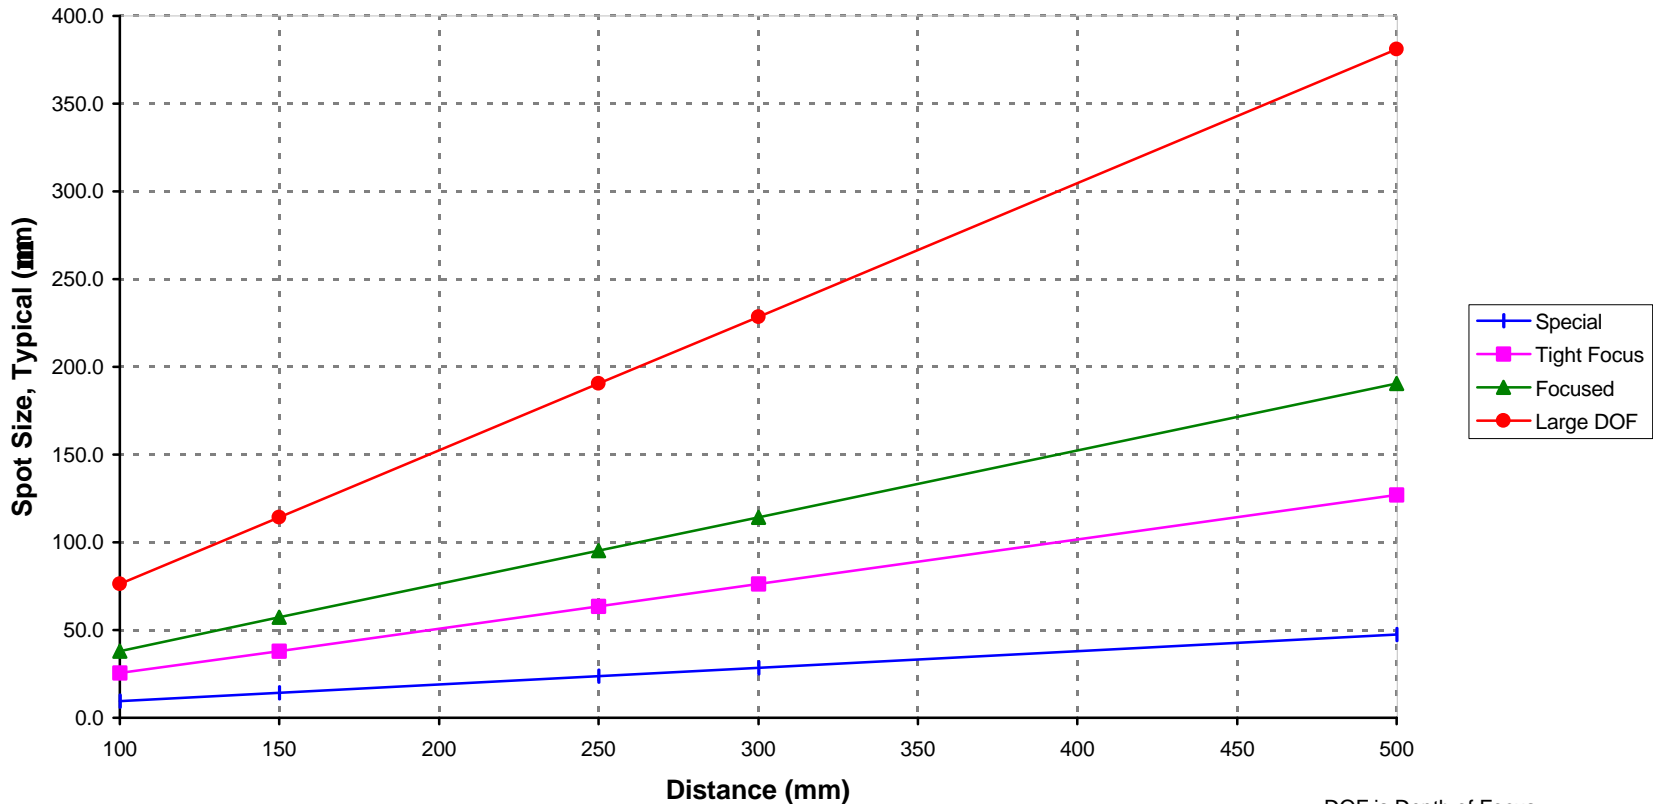

Lepton II or IV Series 635nm

DOF is Depth of Focus